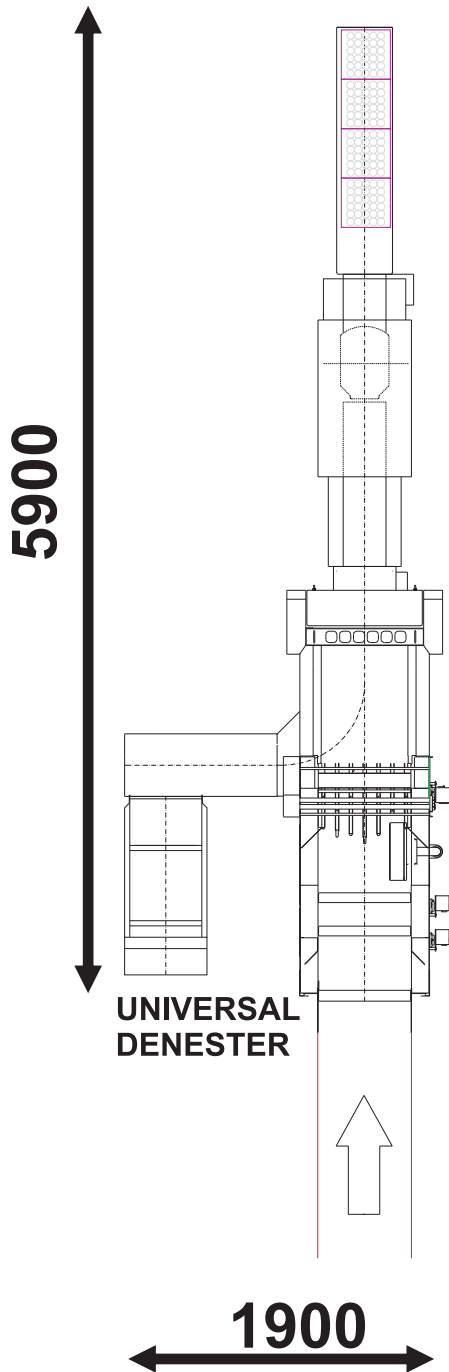

## RIGHT VERSION

## LEFT VERSION

NABEL  
FARMPACKER  
FFP 4100  
40.000 EGGS/H

EGG BELT

**NABEL**

MADE IN JAPAN