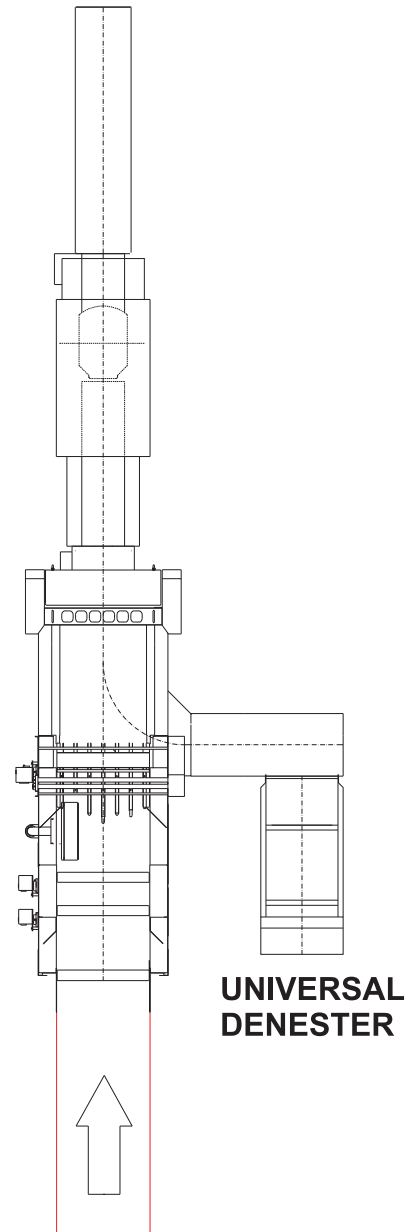

## RIGHT VERSION

## LEFT VERSION

NABEL  
FARMPACKER  
FFP 4100  
40.000 EGGS/H

EGG BELT

**NABEL**

MADE IN JAPAN